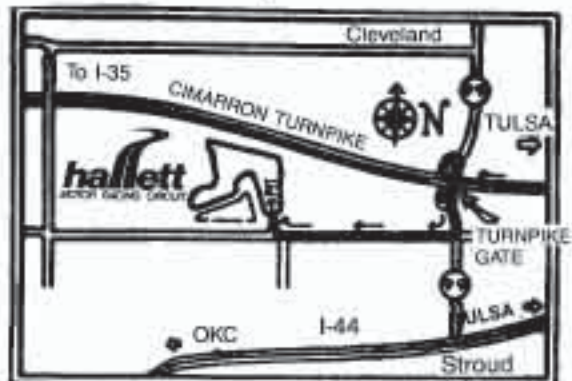

FORD MUSTANG OPEN TRACK

- ① CORNER STATIONS
- 988 TRACK ELEVATIONS
- FROM THESE SPOTS YOU CAN SEE SEVERAL PARTS OF THE TRACK AT ONCE.
- X CONCESSION STANDS

hallett
MOTOR RACING CIRCUIT

Hallett Motor Racing Circuit is located between Tulsa and Stillwater at the Highway 99 exit of the Cimarron Turnpike.