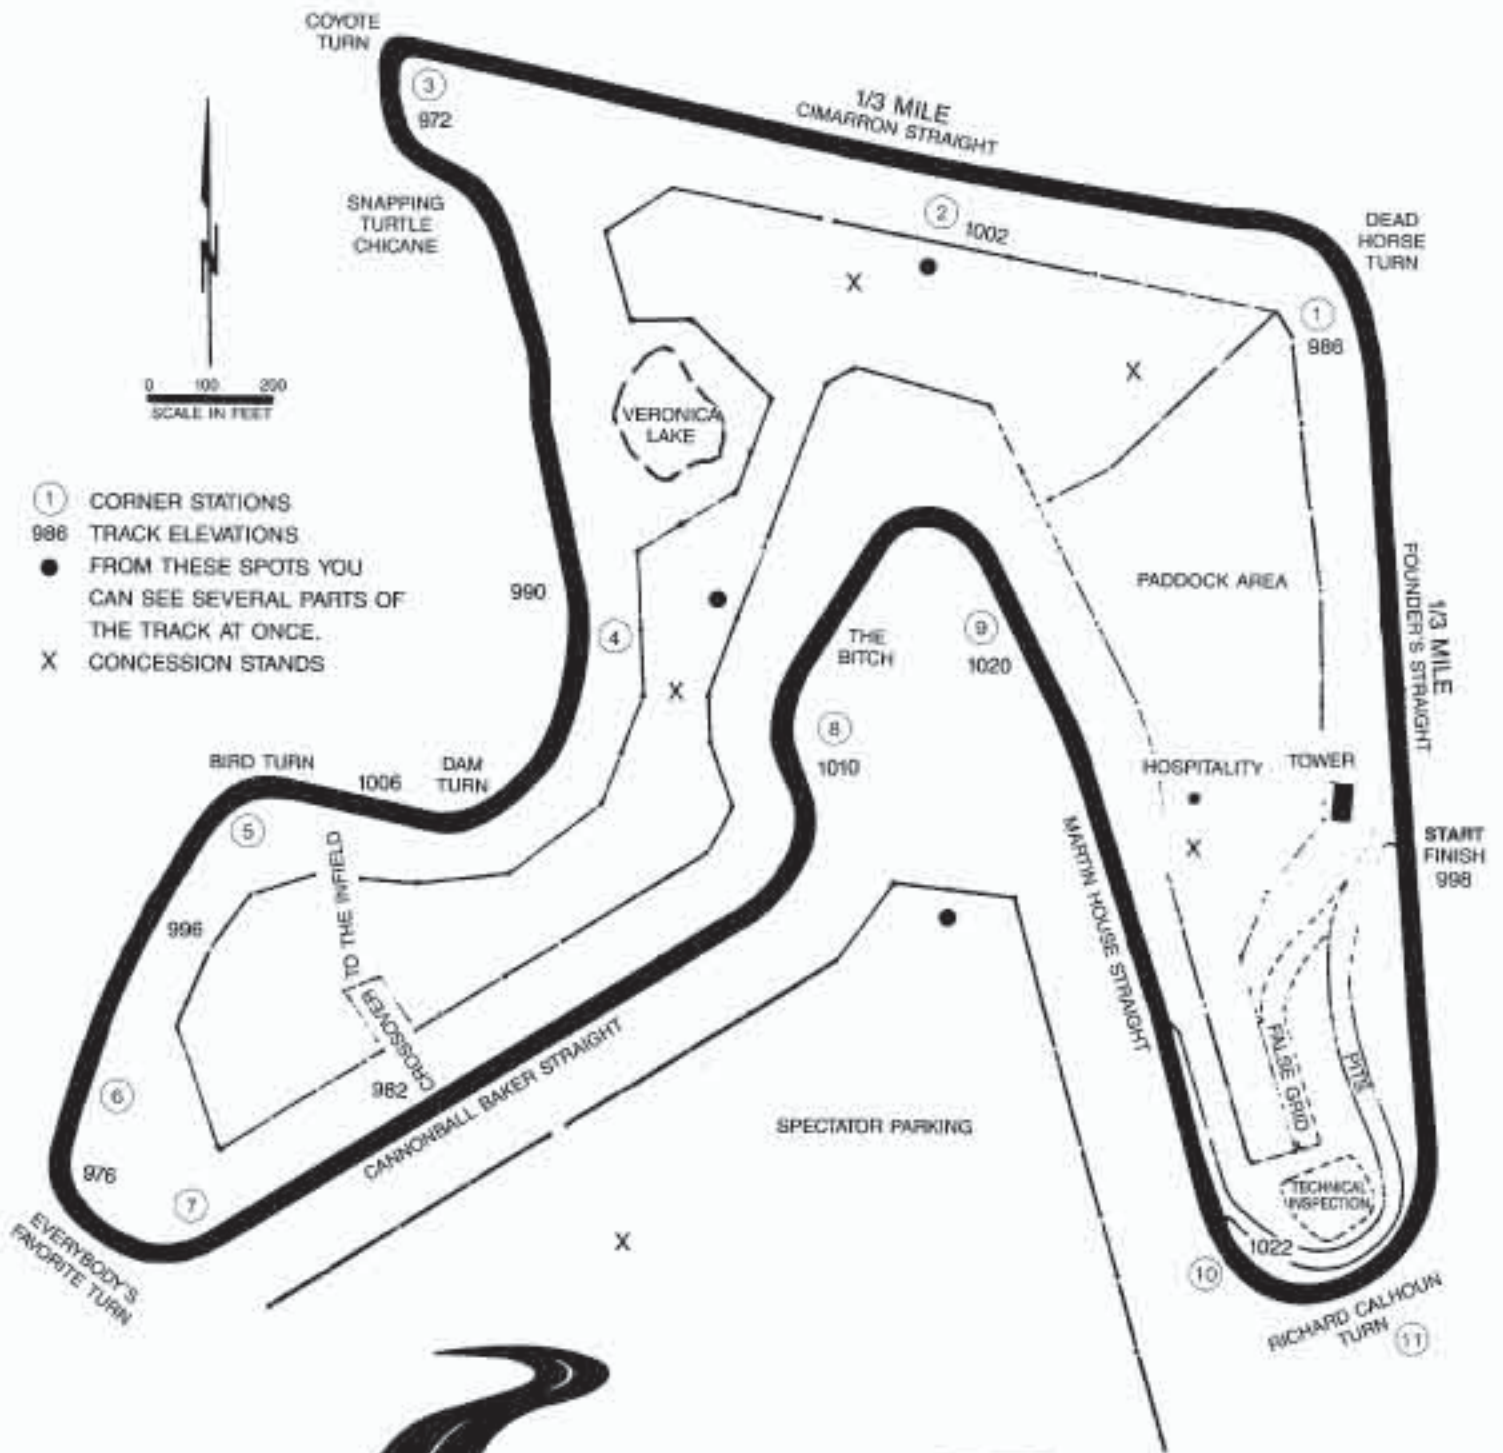

FORD MUSTANG OPEN TRACK

- ① CORNER STATIONS
- 988 TRACK ELEVATIONS
- FROM THESE SPOTS YOU CAN SEE SEVERAL PARTS OF THE TRACK AT ONCE.
- X CONCESSION STANDS

hallett
MOTOR RACING CIRCUIT

Hallett Motor Racing Circuit is located between Tulsa and Stillwater at the Highway 99 exit of the Cimarron Turnpike.